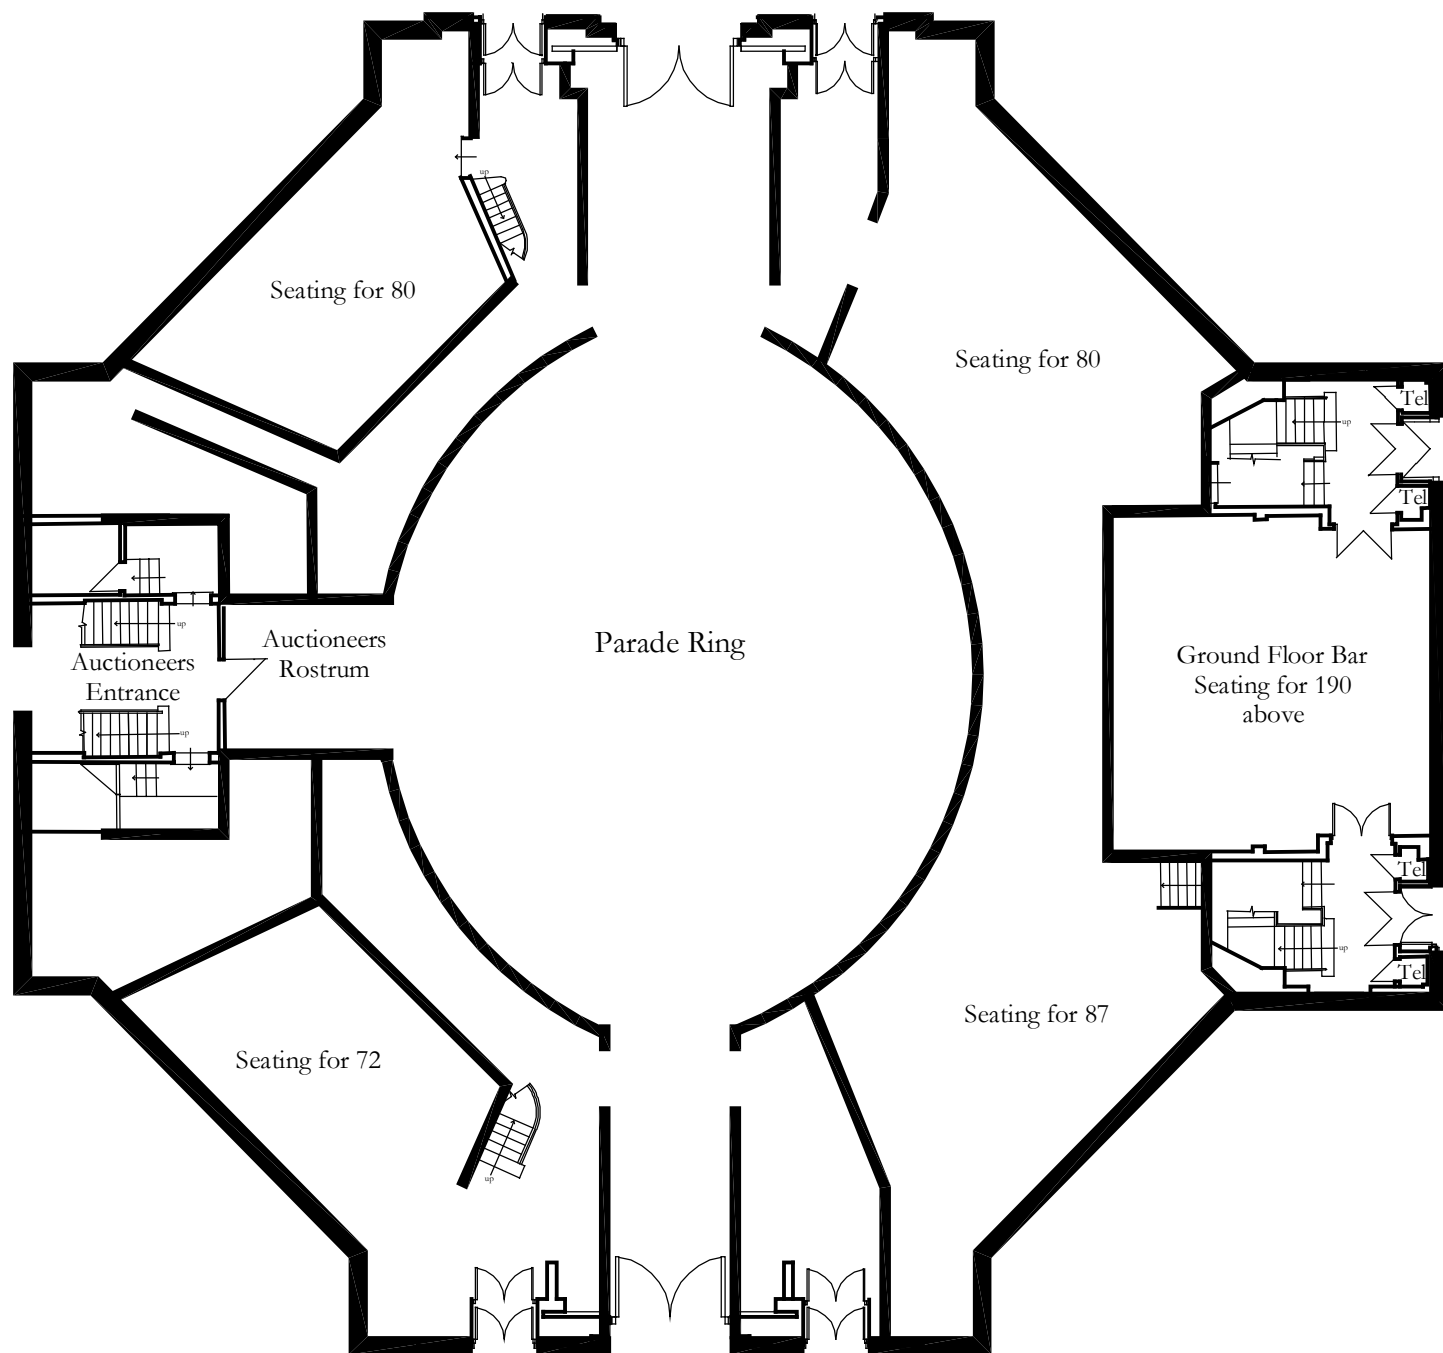

Tattersalls Park Paddocks
The Avenue, Newmarket

Main Sales Ring

Scale 1:200
(at A3 size)